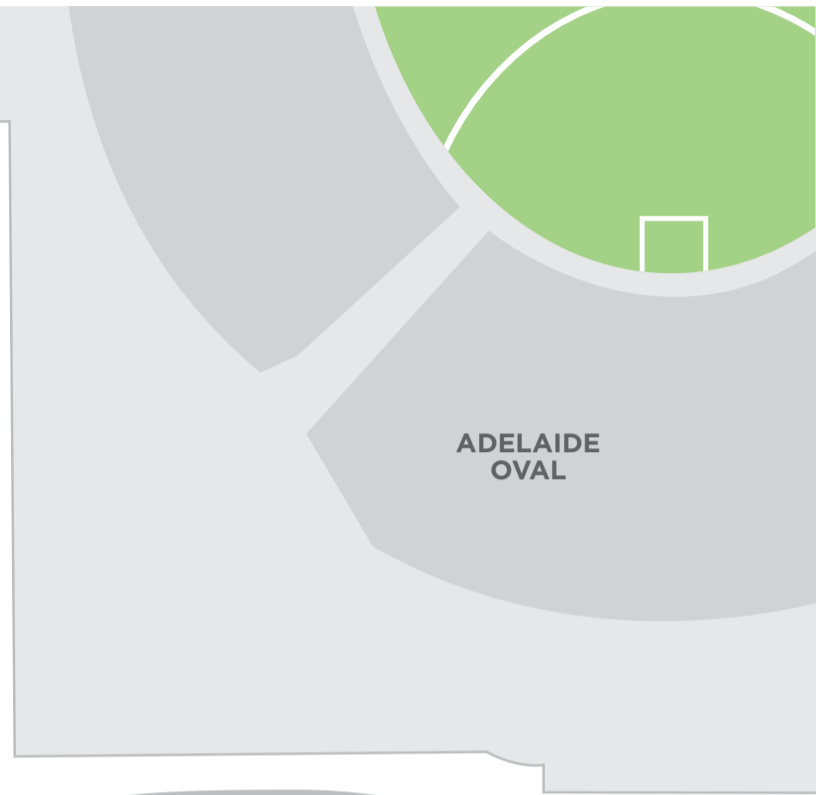

ATP 250

WTA 500

ADELAIDE SOUTH AUSTRALIA

EPIC IS SERVED

ADELAIDE INTERNATIONAL

WEEK ONE 1-8 JAN

WEEK TWO 9-14 JAN

VENUE MAP

- Food & Beverage
- Toilets
- First Aid
- Stage
- ATM
- Ticket Box Office
- Accessible Toilet

WAR MEMORIAL DRIVE

RIVER TORRENS FOOTBRIDGE