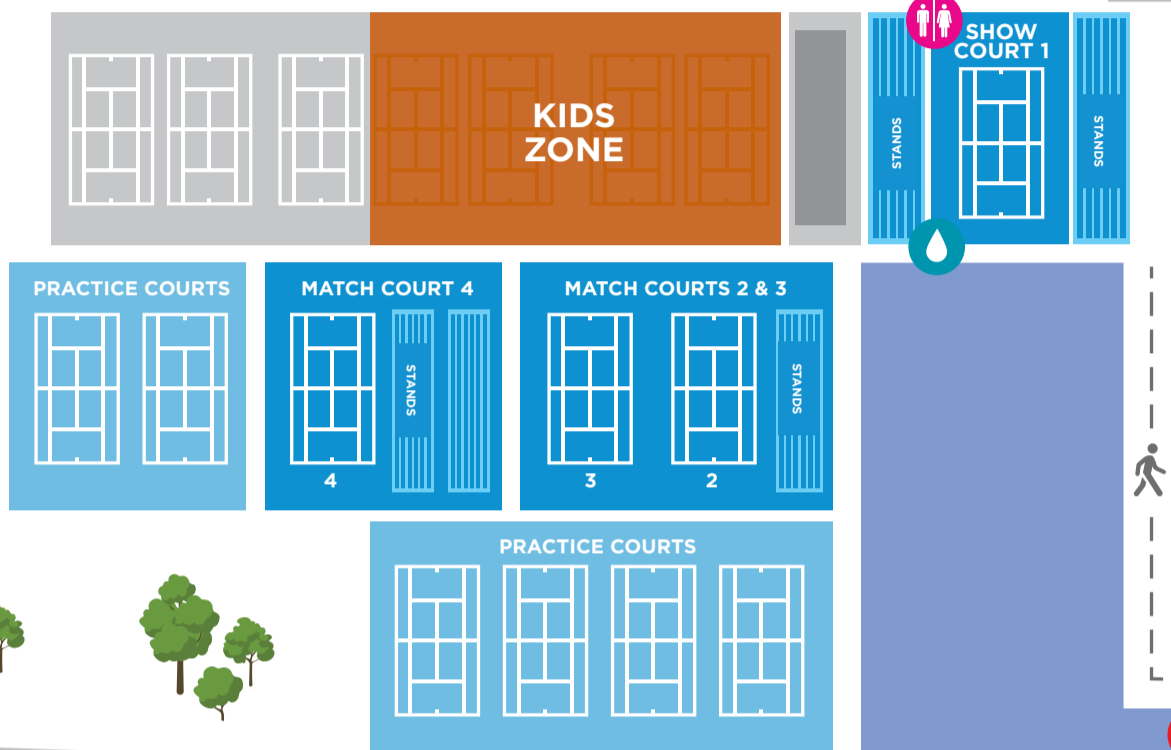

ATP 250

WTA 500

ADELAIDE SOUTH AUSTRALIA

EPIC IS SERVED

ADELAIDE INTERNATIONAL

WEEK ONE 1-8 JAN

WEEK TWO 9-14 JAN

VENUE MAP

- Food & Beverage
- Toilets
- First Aid
- Stage
- ATM
- Ticket Box Office
- Accessible Toilet

WAR MEMORIAL DRIVE

RIVER TORRENS FOOTBRIDGE