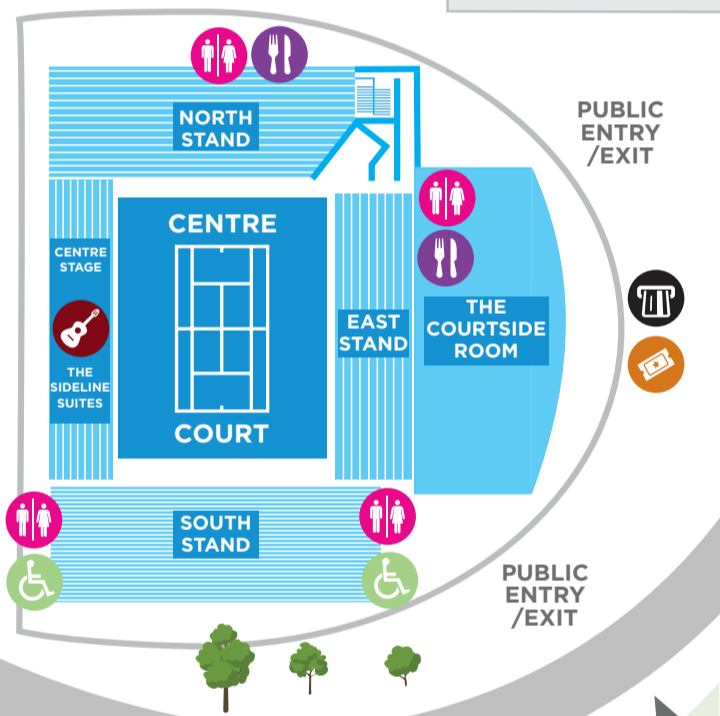

ATP 250

WTA 500

ADELAIDE SOUTH AUSTRALIA

EPIC IS SERVED

ADELAIDE INTERNATIONAL

WEEK ONE 1-8 JAN

WEEK TWO 9-14 JAN

VENUE MAP

- Food & Beverage
- Toilets
- First Aid
- Stage
- ATM
- Ticket Box Office
- Accessible Toilet

WAR MEMORIAL DRIVE

RIVER TORRENS FOOTBRIDGE