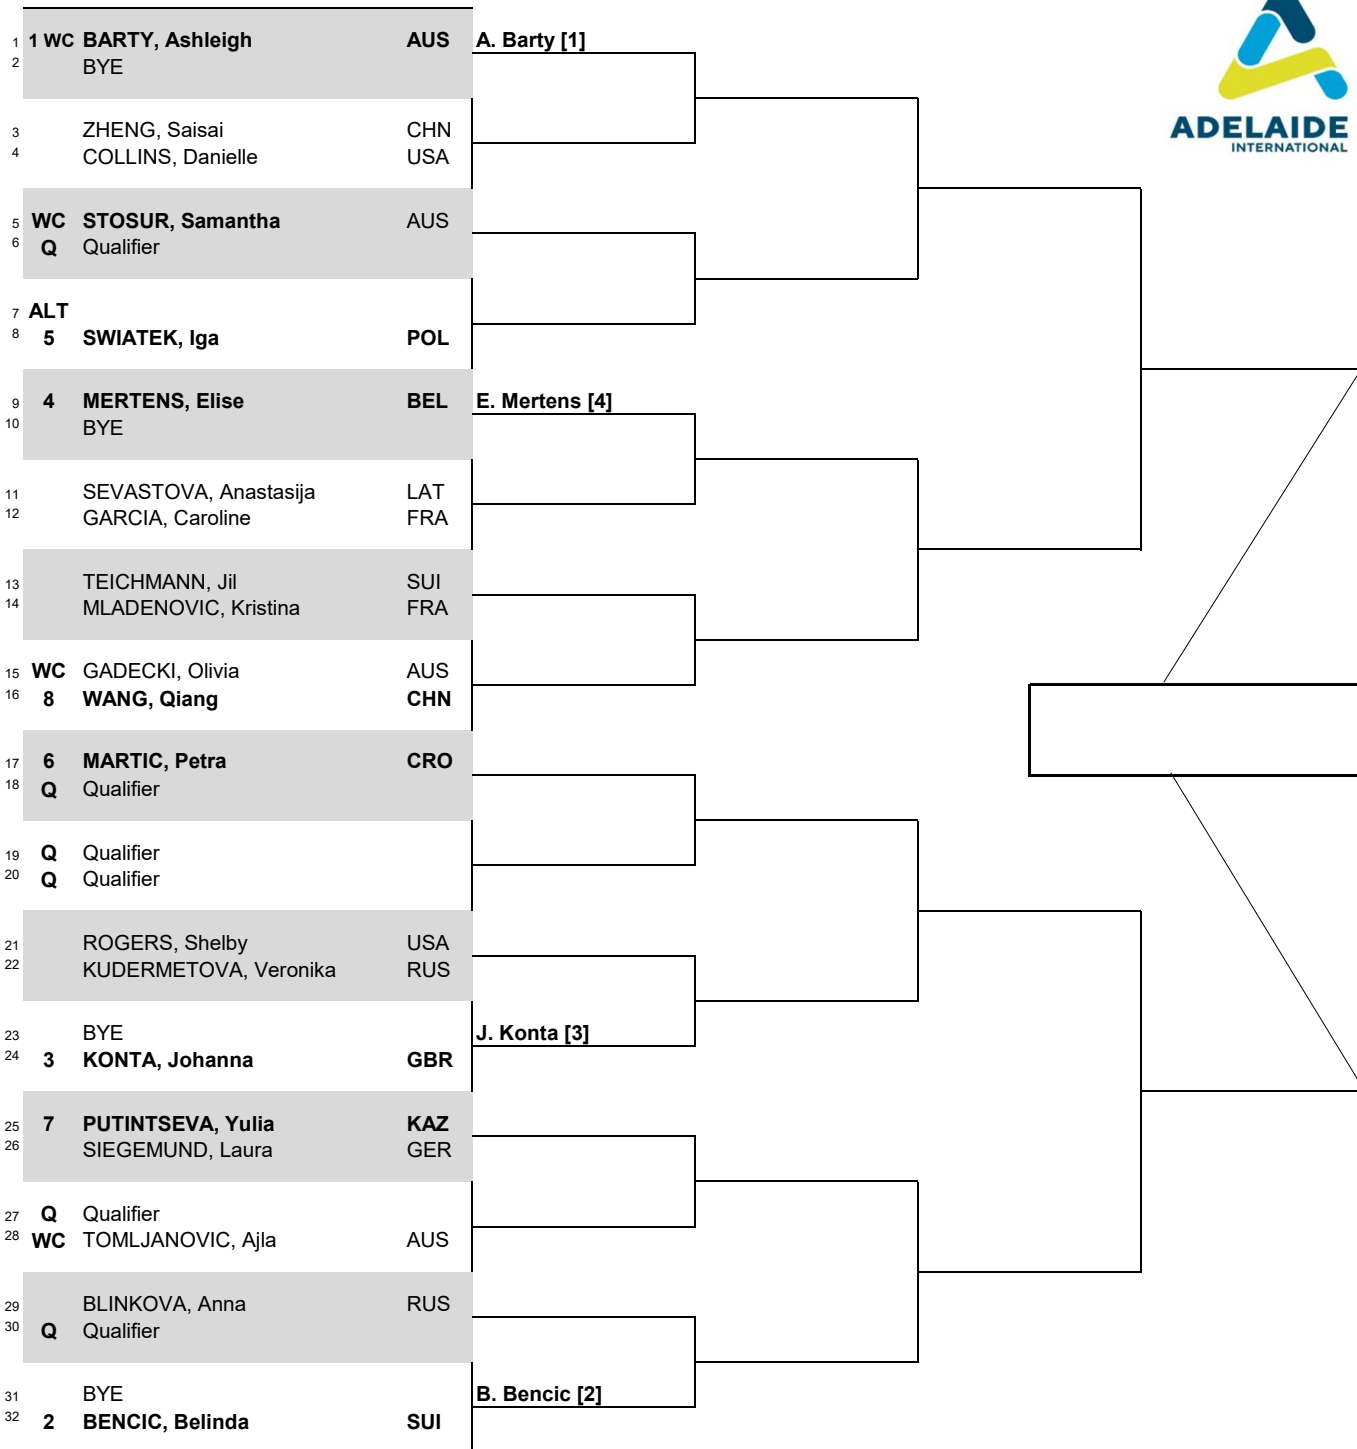

Adelaide International

CITY, COUNTRY
ADELAIDE, AUS

TOURNAMENT DATES
February 21-27 2021

SURFACE
Hard, Greenset Cushion

ON-SITE PRIZE MONEY
\$535,530

STATUS	NAT	MAIN DRAW SINGLES
--------	-----	-------------------

WTA TOUR, Inc. © Copyright 2016

SEEDED PLAYERS	RANK	PRIZE MONEY	POINTS	ALTERNATES / LUCKY LOSERS	RETIREMENTS/WALKOVERS
1 BARTY, Ashleigh	1	WINNER \$68,570	470		
2 BENCIC, Belinda	12	FINALIST \$51,000	305		
3 KONTA, Johanna	15	SEMI-FINALIST \$32,400	185		
4 MERTENS, Elise	16	QUARTER-FINALIST \$15,500	100	WITHDRAWALS	
5 SWIATEK, Iga	17	SECOND ROUND \$8,200	55		
6 MARTIC, Petra	19	FIRST ROUND \$6,650	1		
7 PUTINTSEVA, Yulia	28	FOLLOW LIVE SCORING AT			
8 WANG, Qiang	34	www.WTATENNIS.com			
LAST DIRECT ACCEPTANCE		A. Blinkova 63	WTA SUPERVISOR(S)	Kerrilyn Cramer	