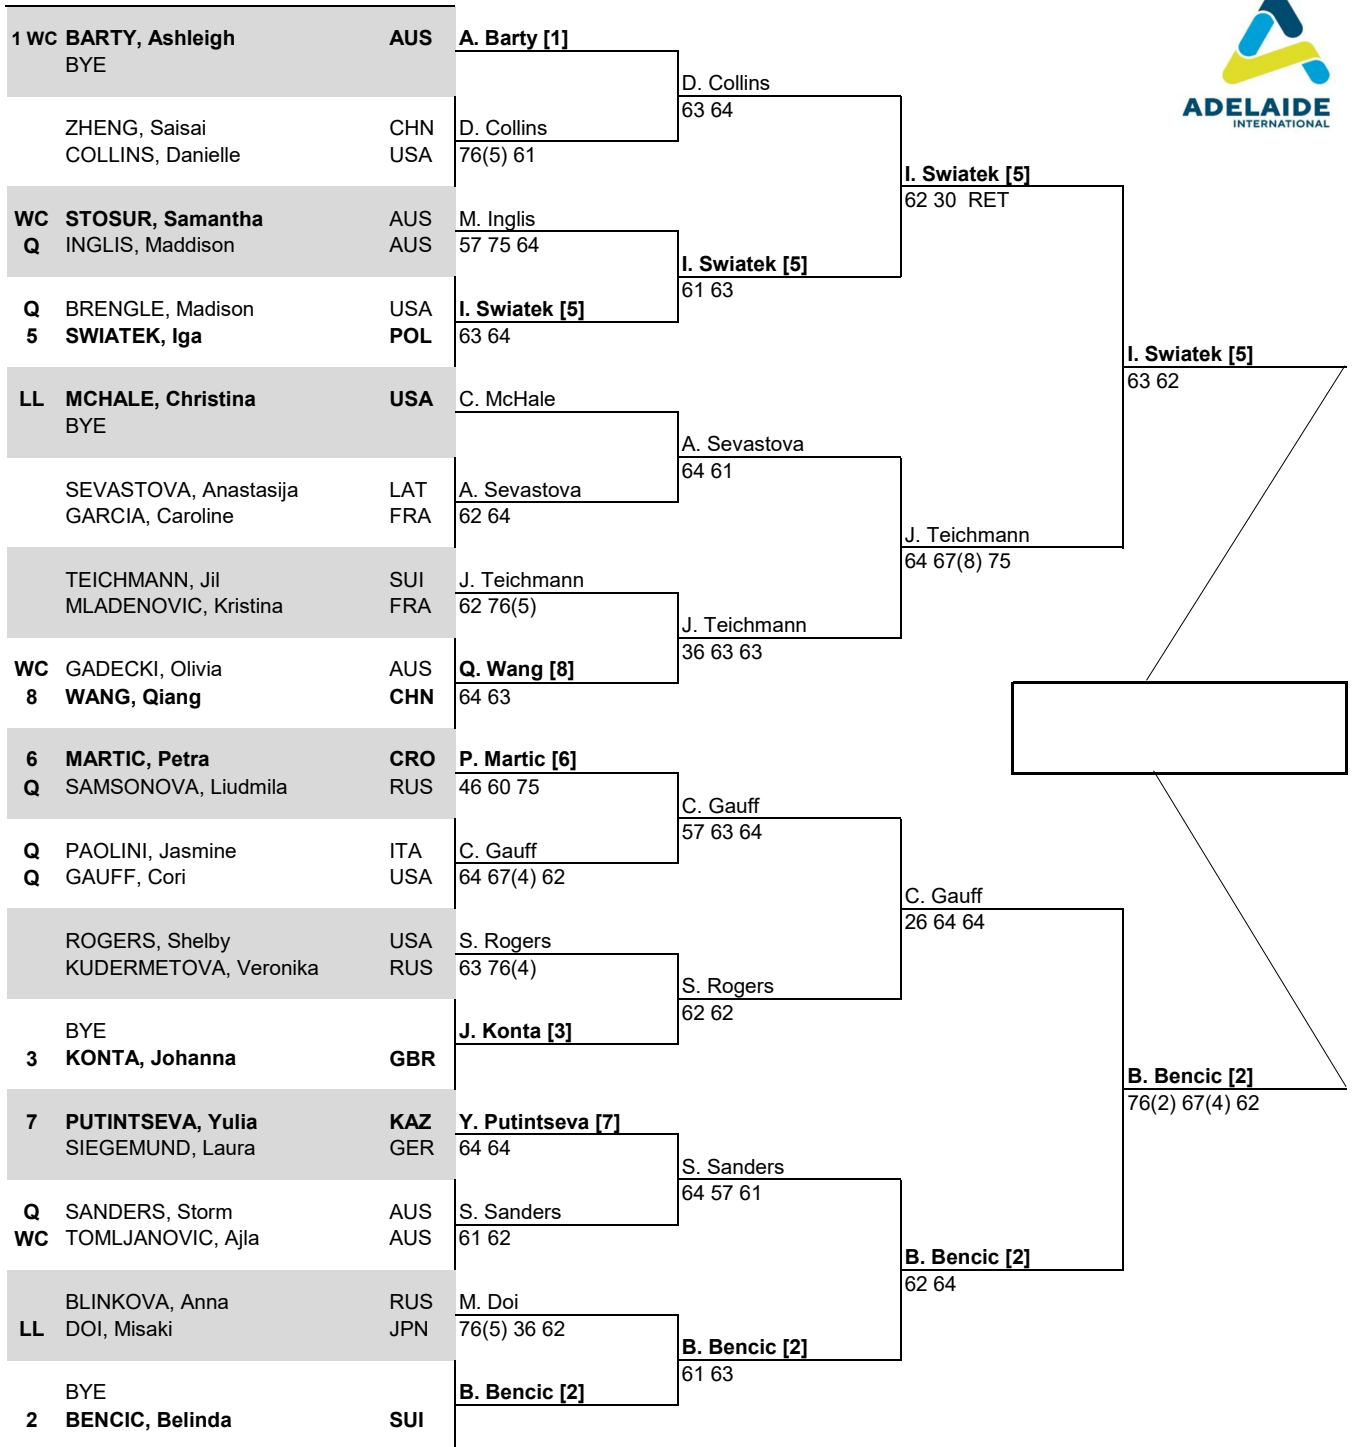

Adelaide International

CITY, COUNTRY
ADELAIDE, AUS

TOURNAMENT DATES
February 21-27 2021

SURFACE
Hard, Greenset Cushion

ON-SITE PRIZE MONEY
\$535,530

STATUS NAT MAIN DRAW SINGLES

TOUR, Inc. © Copyright 2016

SEEDED PLAYERS	RANK	PRIZE MONEY	POINTS	ALTERNATES / LUCKY LOSERS	RETIREMENTS/WALKOVERS
BARTY, Ashleigh	1	WINNER	\$68,570	470	Christina McHale - LL
BENCIC, Belinda	12	FINALIST	\$51,000	305	Misaki Doi - LL
KONTA, Johanna	15	SEMI-FINALIST	\$32,400	185	
MERTENS, Elise	16	QUARTER-FINALIST	\$15,500	100	
SWIATEK, Iga	17	SECOND ROUND	\$8,200	55	Elise Mertens - Right Shoulder Injury
MARTIC, Petra	19	FIRST ROUND	\$6,650	1	
PUTINTSEVA, Yulia	28				
WANG, Qiang	34				
FOLLOW LIVE SCORING AT www.WTATENNIS.com					
LAST DIRECT ACCEPTANCE		A. Blinkova 63		WTA SUPERVISOR(S) Kerrilyn Cramer	