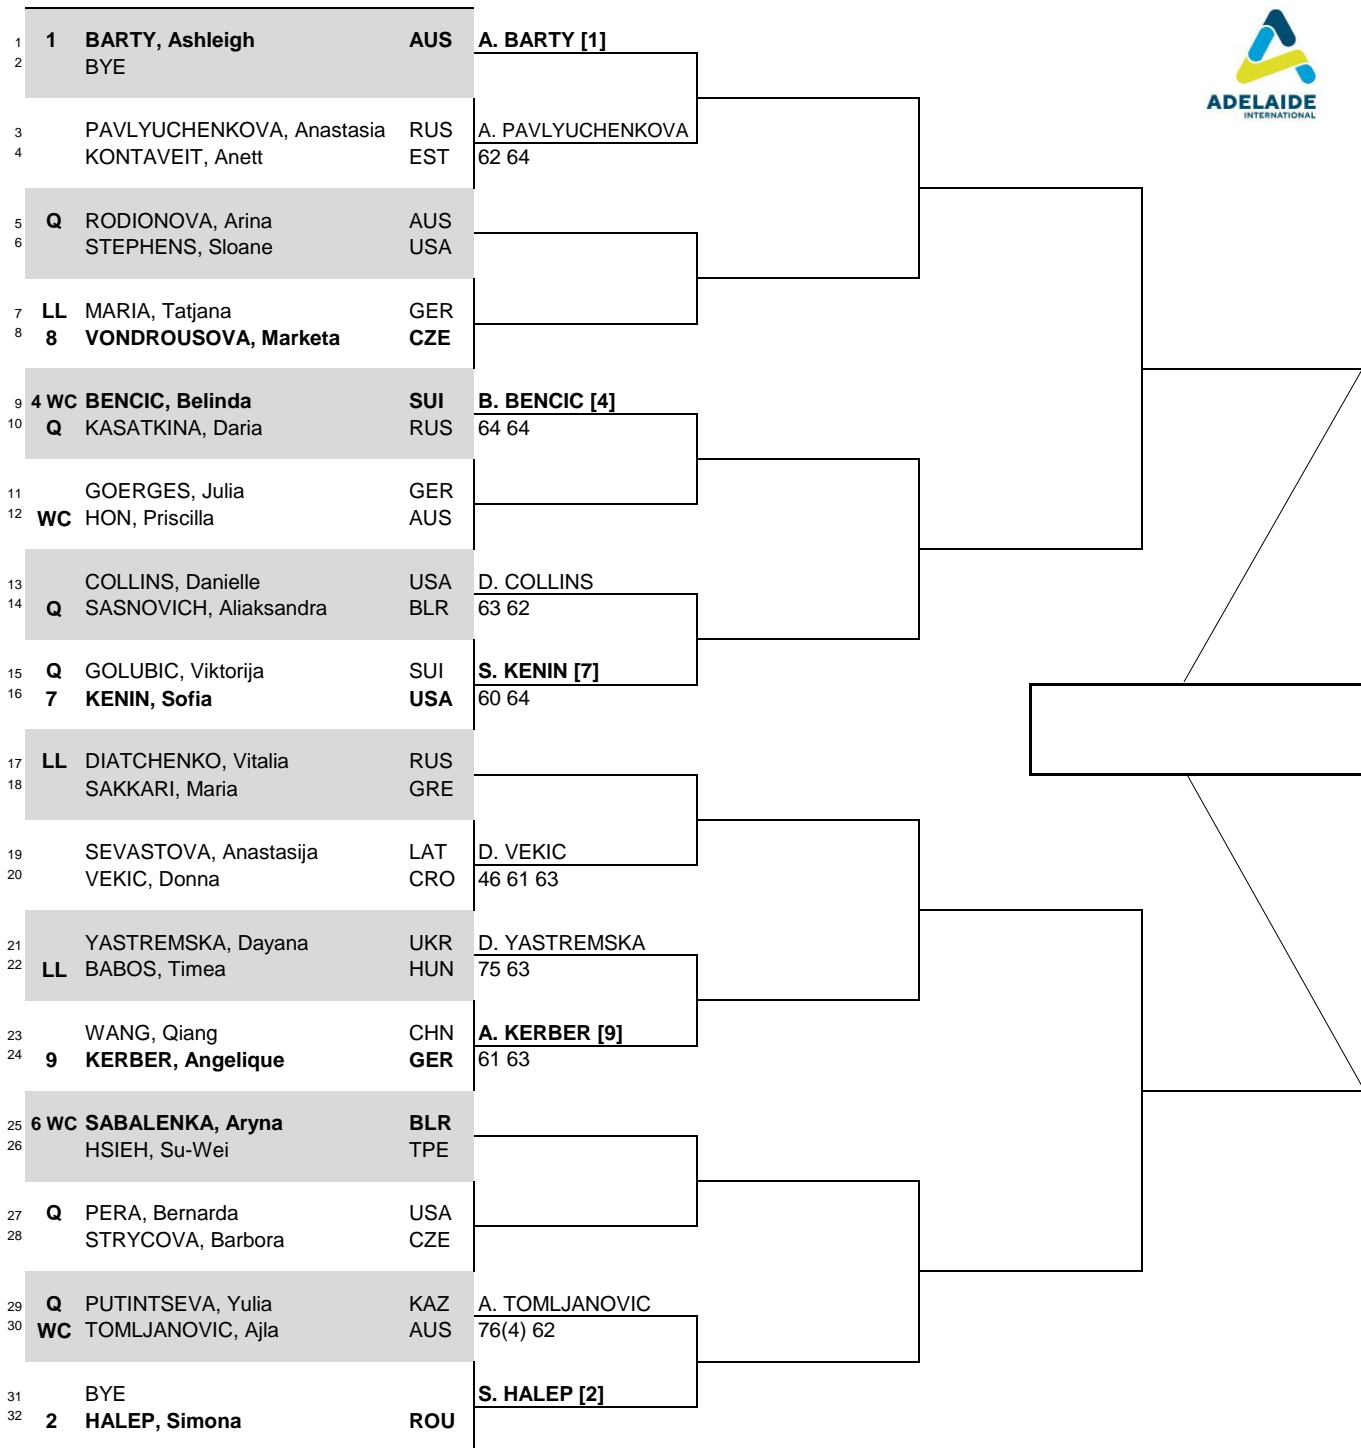

Adelaide International

CITY, COUNTRY
Adelaide, Australia

TOURNAMENT DATES
11-18 January 2020

SURFACE
Hard, Greenset Cushion

TOTAL FINANCIAL COMMITMENT
\$848,000

STATUS	NAT	MAIN DRAW SINGLES
--------	-----	-------------------

WTA TOUR, Inc. © Copyright 2016

SEEDED PLAYERS	RANK	PRIZE MONEY	POINTS	ALTERNATES / LUCKY LOSERS	RETIREMENTS/WALKOVERS
1 BARTY, Ashleigh	1	WINNER \$146,500	470	V. Diatchenko (LL)	
2 HALEP, Simona	3	FINALIST \$78,160	305	T. Babos (LL)	
3 KVITOVA, Petra	7	SEMI-FINALIST \$41,675	185	T. Maria (LL)	
4 BENCIC, Belinda	8	QUARTER-FINALIST \$22,400	100	WITHDRAWALS	
5 BERTENS, Kiki	9	SECOND ROUND \$12,000	55	K. Bertens (Achilles)	
6 SABALENKA, Aryna	11	FIRST ROUND \$6,550	1	P. Kvitova (Fatigue)	
7 KENIN, Sofia	14	FOLLOW LIVE SCORING AT			
8 VONDROUSOVA, Marketa	16	www.WTATENNIS.com			
LAST DIRECT ACCEPTANCE		Barbora Strycova - 33		WTA SUPERVISOR(S)	Kerrilyn Cramer