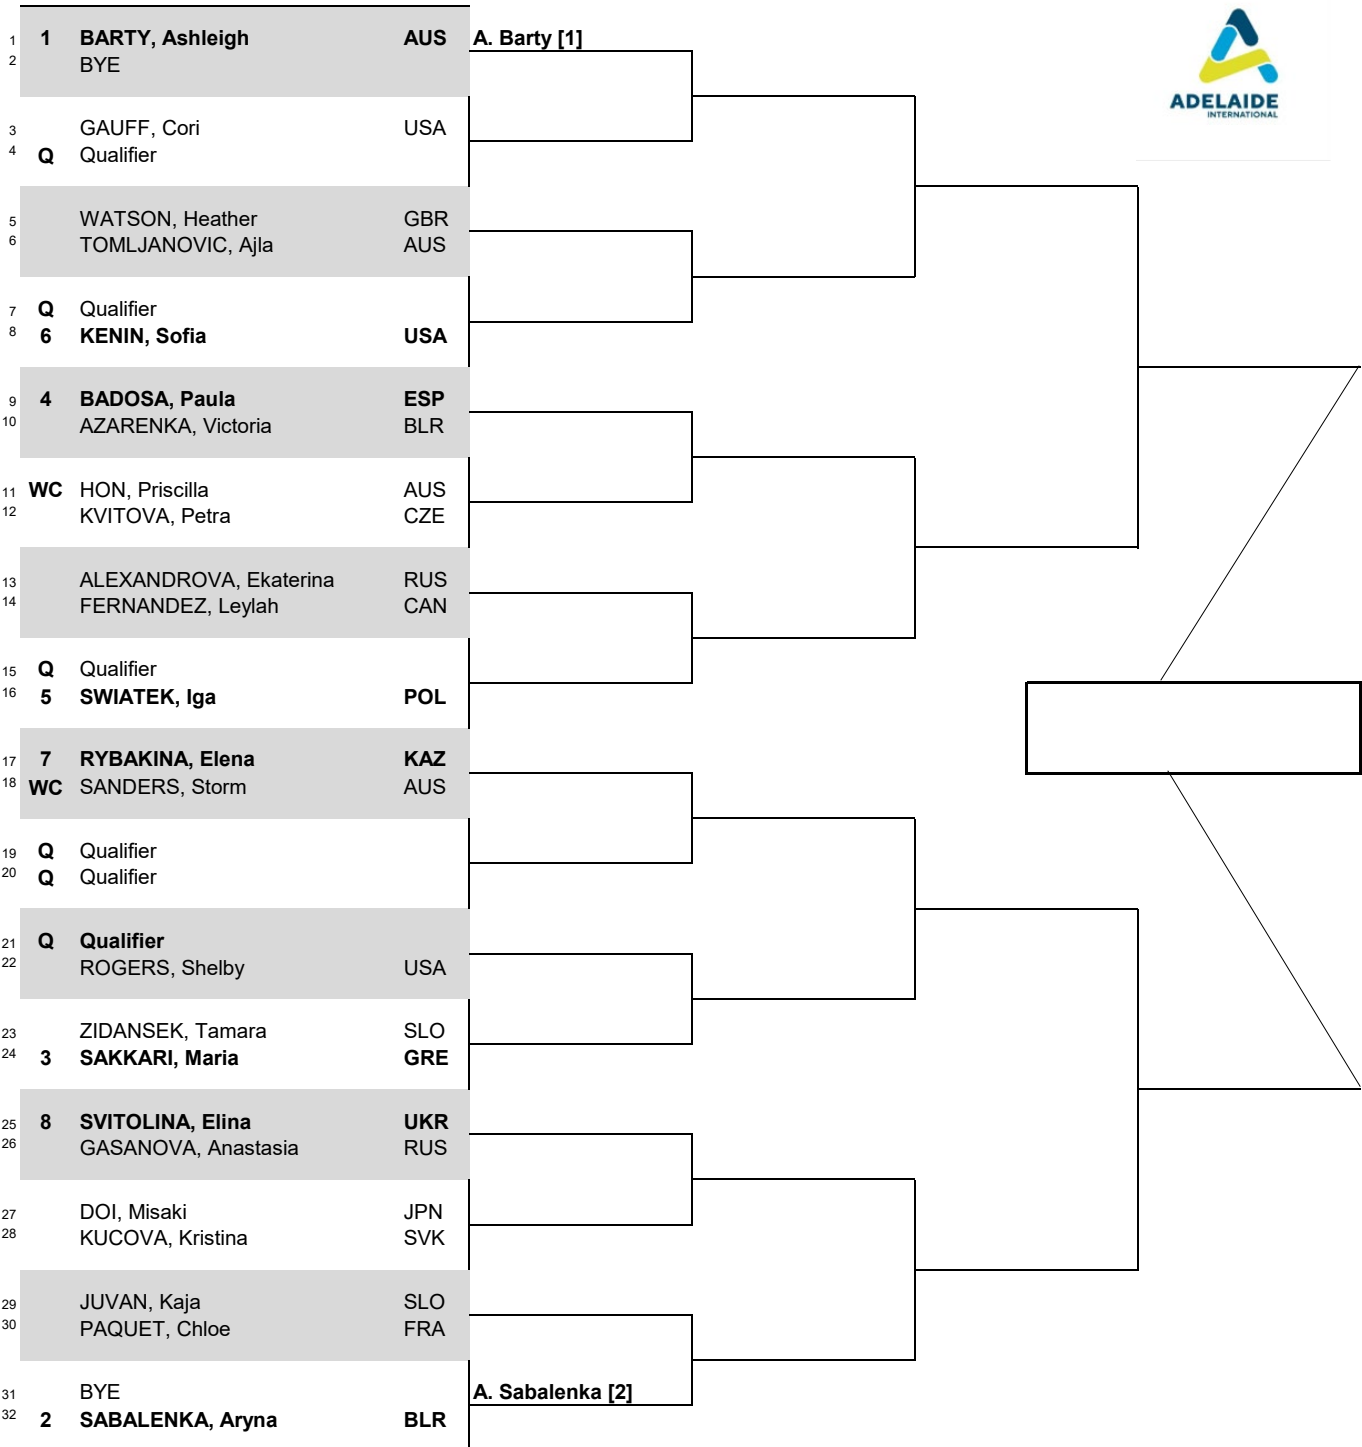

Adelaide International 1

CITY, COUNTRY
ADELAIDE, AUS

TOURNAMENT DATES
January 3-9 2022

SURFACE
Hard, Greenset Cushion

ON-SITE PRIZE MONEY
\$ 703,580

| | | |
|--------|-----|-------------------|
| STATUS | NAT | MAIN DRAW SINGLES |
|--------|-----|-------------------|

WTA TOUR, Inc. © Copyright 2016

| SEEDED PLAYERS | RANK | PRIZE MONEY | POINTS | ALTERNATES / LUCKY LOSERS | RETIREMENTS/WALKOVERS |
|------------------------|------|------------------------|-----------|---------------------------|-----------------------|
| 1 BARTY, Ashleigh | 1 | WINNER | \$108,000 | 470 | |
| 2 SABALENKA, Aryna | 2 | FINALIST | \$66,800 | 305 | |
| 3 SAKKARI, Maria | 6 | SEMI-FINALIST | \$3,900 | 185 | |
| 4 BADOSA, Paula | 8 | QUARTER-FINALIST | \$18,685 | 100 | |
| 5 SWIATEK, Iga | 9 | SECOND ROUND | \$10,000 | 55 | |
| 6 KENIN, Sofia | 12 | FIRST ROUND | \$6,750 | 1 | |
| 7 RYBAKINA, Elena | 14 | FOLLOW LIVE SCORING AT | | | |
| 8 SVITOLINA, Elina | 15 | www.WTATENNIS.com | | | |
| LAST DIRECT ACCEPTANCE | | A. Gasanova - 129 | | WTA SUPERVISOR(S) | Clare Wood |